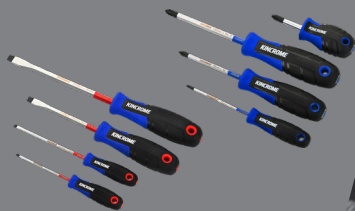

$39⁹⁵

EACH

NEW LOW PRICE

KINCROME TORQUE MASTER Screwdriver Sets

4 Piece PHILLIPS K5518

> 4 Phillips sizes: No.0 x 75mm - No.2 x 100mm

4 Piece BLADE K5519

> 4 Blade sizes: 3 x 75mm - 8 x 180mm