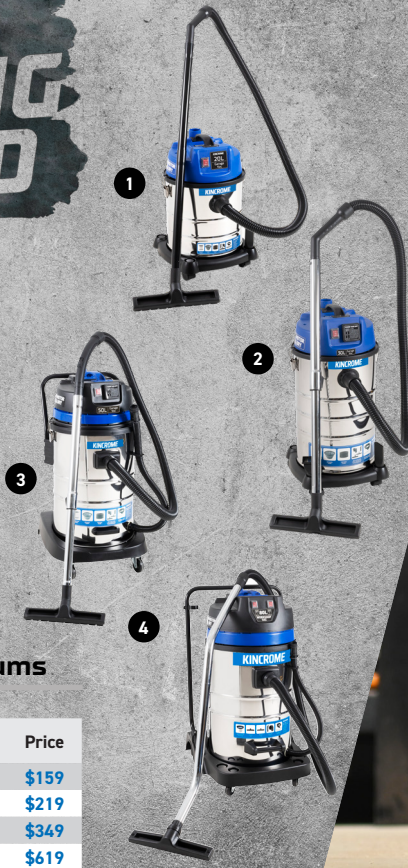

LEAVE NOTHING BEHIND

Effortlessly handle wet spills and dry debris, with Kincrome's Garage Vacuum range. Featuring dual-function suction and blow options, these vacuums excel at picking up dirt and liquids while effectively blowing away dust and waste, providing a complete cleaning solution.

FROM
$159

KINCROME Wet & Dry Garage Vacuums

Stainless Steel Tank

Capacity	Motor Size	Part No.	Price
1 20L	1250 Watts	KP702	$159
2 30L	1250 Watts	KP703	$219
3 50L	1400 Watts	KP704	$349
4 80L	Twin 1000 Watts	KP705	$619