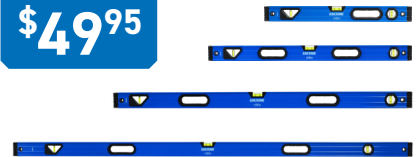

300 Lumens Rechargeable	K10307	\$69
700 Lumens Rechargeable	K10305	\$89

FROM
\$49.95

KINCROME Spirit Levels

600mm - 1800mm

- Verti-site vial can be read from front-on view
- Shock absorbing end caps
- Precision machined frame