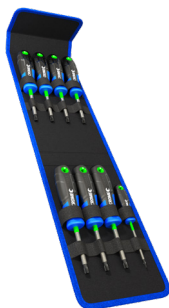

\$99⁹⁵

NEW LOW PRICE

KINCROME TORQUE MASTER Screwdriver Set

13 Piece

> Phillips sizes: No.0 75mm - No.3 150mm
> Blade sizes: 3 75mm - 9.5 250mm

K5526 PHILLIPS & BLADE

\$79⁹⁵

NEW LOW PRICE