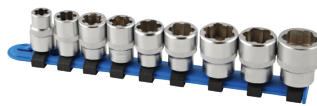

5mm	K15006	\$79.95
10mm	K15008	\$155

\$85

KINCROME Bolt Extractor Kit

9 Piece

- > 3/8" Drive
 - > Works both left & right threads
 - > Removes bolts up to 85% rounded off
 - > Impact rated
 - > Sizes Metric 8 - 19mm
- K15002**